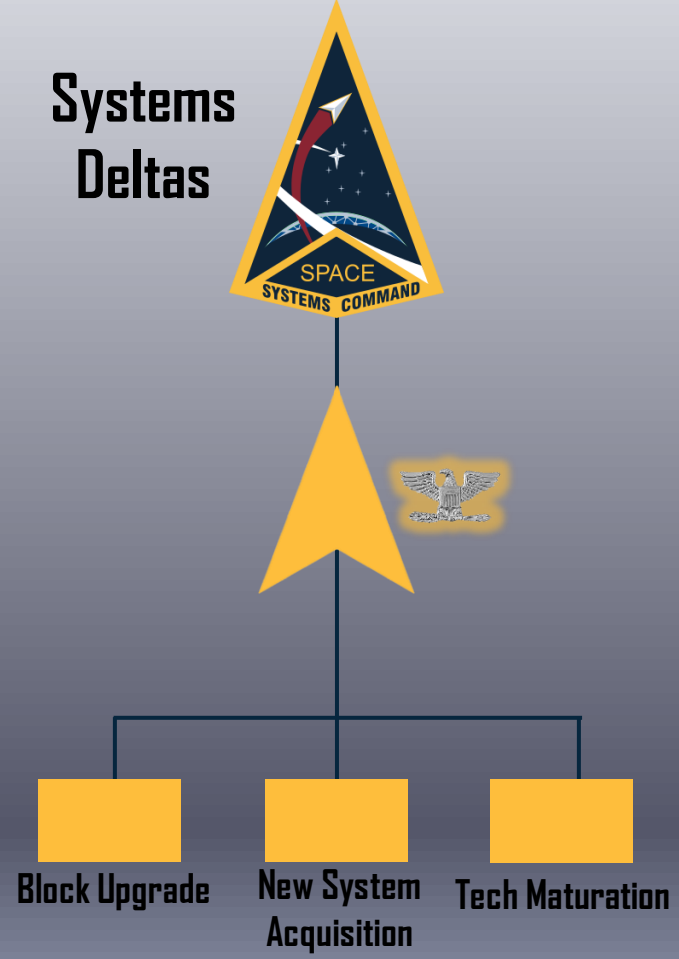

Building Combat-Ready Space Power

Brig Gen Stephen E. Slade

MOBILIZATION ASSISTANT TO THE
COMMANDER, SPACE OPERATIONS COMMAND

Seizing The Ultimate High Ground

Challenges & Opportunities

This Is Not OIF & OEF

Conceptual Rendering

Serve as Combat Force Proponent: Advocate for Space Power from Future Force to Fielded Force

- DEL 2
- DEL 3
- DEL 4
- DEL 5
- DEL 6
- DEL 7
- DEL 8
- DEL 9
- DEL 15
- DEL 16
- PMZ DEL (P)

Integrated Mission Deltas (IMDs)

Today's Functional Alignment

IMDs

Systems Deltas

Unity of Command and Effort – Personnel, Training, Equipment, and Sustainment to Generate Readiness

Level-Up: Early Use of M-Code